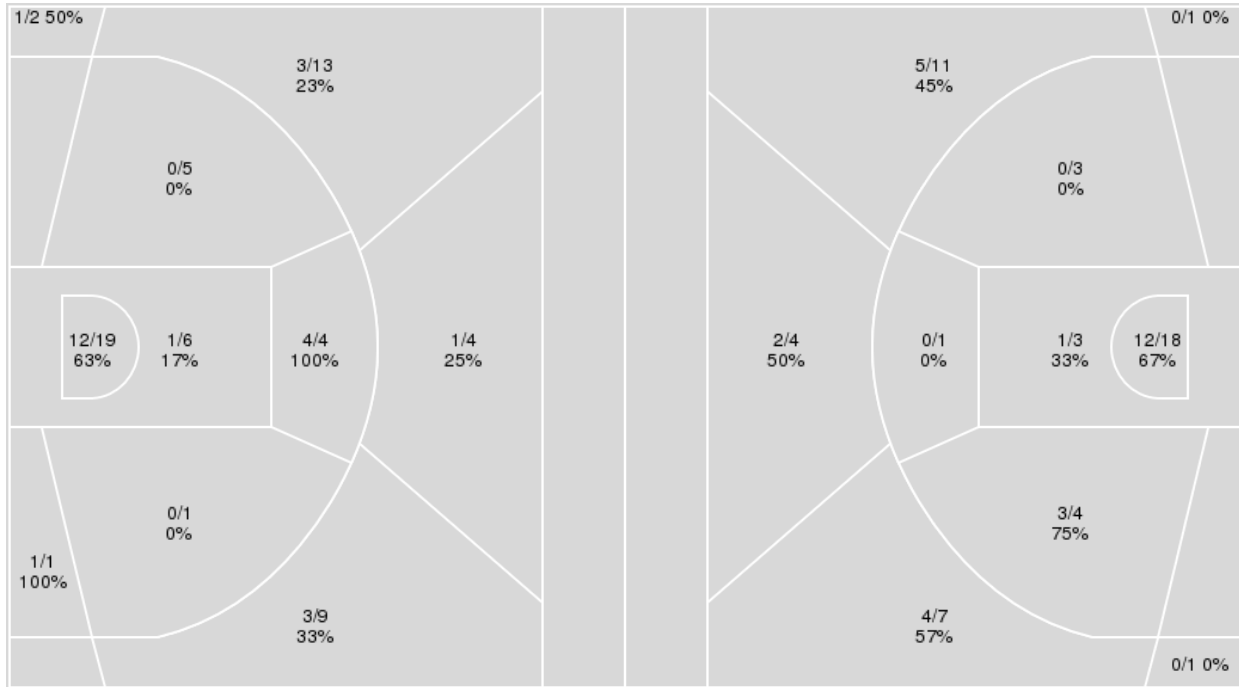

Samford at Ole Miss

12/21/21 The Sandy and John Black Pavilion at Ole Miss, Oxford, Miss.
2021-22 Ole Miss Men's Basketball

Game Time: 3:00 PM
Game Duration: 2:37
Attendance: 5,649

Officials: Joe Lindsay, Byron Jarrett, Nathan Bemis

{ Players => 0, 1, 2, 3, 4, 5, 10, 11, 14, 15, 21, 23, 24, 33; } FG Types => All; Results => All;

{ Players => 0, 1, 2, 3, 4, 5, 10, 11, 12, 13, 14, 15, 21, 22, 23, 24, 31, 33, 35, 42; } FG Types => All; Results => All;

Ole Miss

Samford

Ole Miss	M/A	%
Field Goals	26/64	41
2 Points	18/36	50
3 Points	8/28	29
Free Throws	13/17	76

Samford	M/A	%
Field Goals	27/53	51
2 Points	16/29	55
3 Points	11/24	46
Free Throws	10/16	62